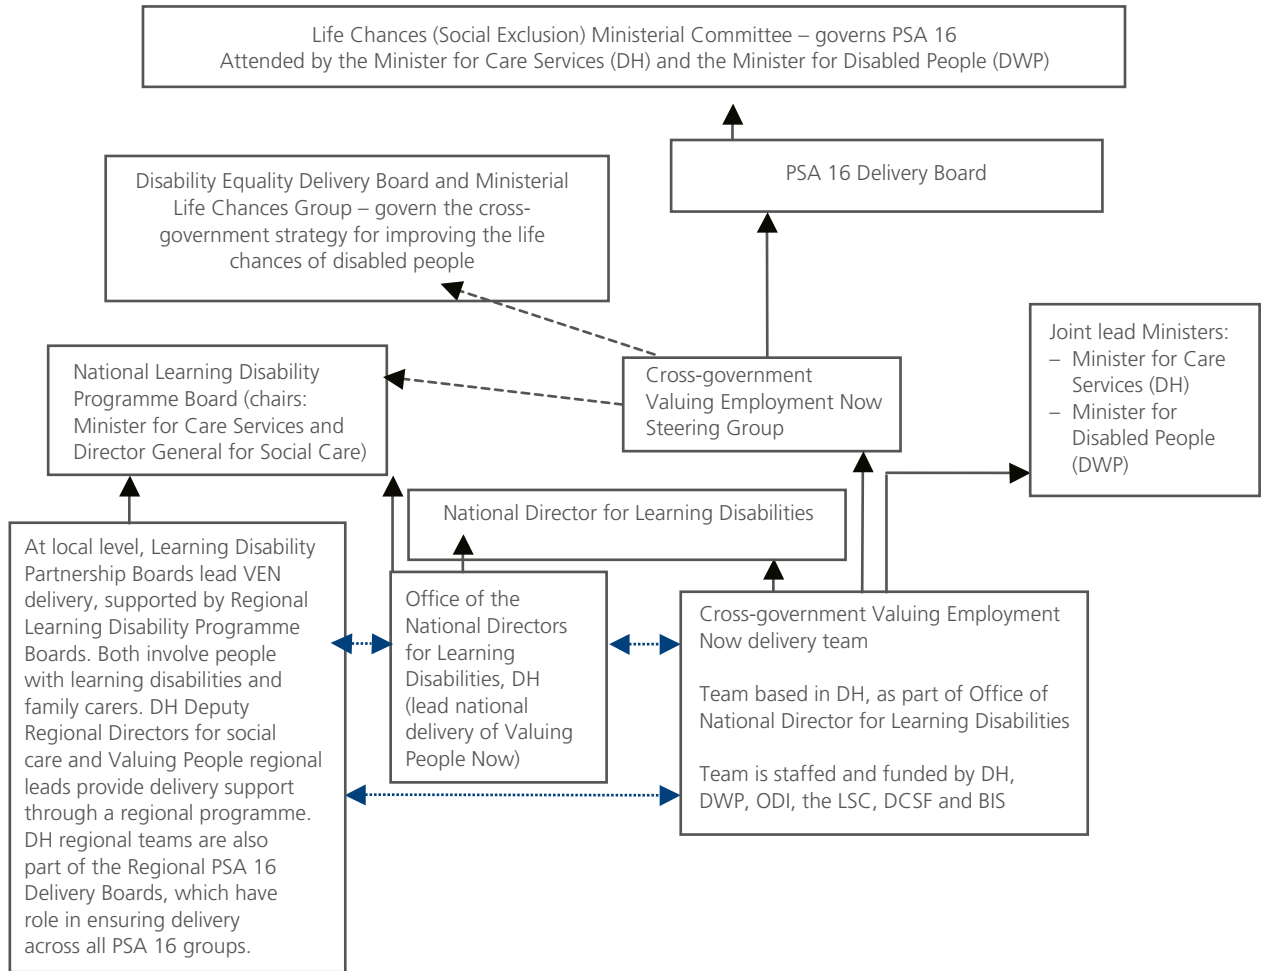

Valuing Employment Now

NATIONAL GOVERNANCE OF VALUING EMPLOYMENT NOW (VEN) DELIVERY

See chart on next page.

National governance of Valuing Employment Now (VEN) delivery

←.....→ Works closely with

→ Reports to

-----> Provides updates to on request

BIS – Department for Business, Innovation and Skills
DCSF – Department for Children, Schools and Families
DH – Department of Health
DWP – Department for Work and Pensions
LSC – Learning and Skills Council
ODI – Office for Disability Issues
PSA 16 – Public Service Agreement 16 on socially excluded adults