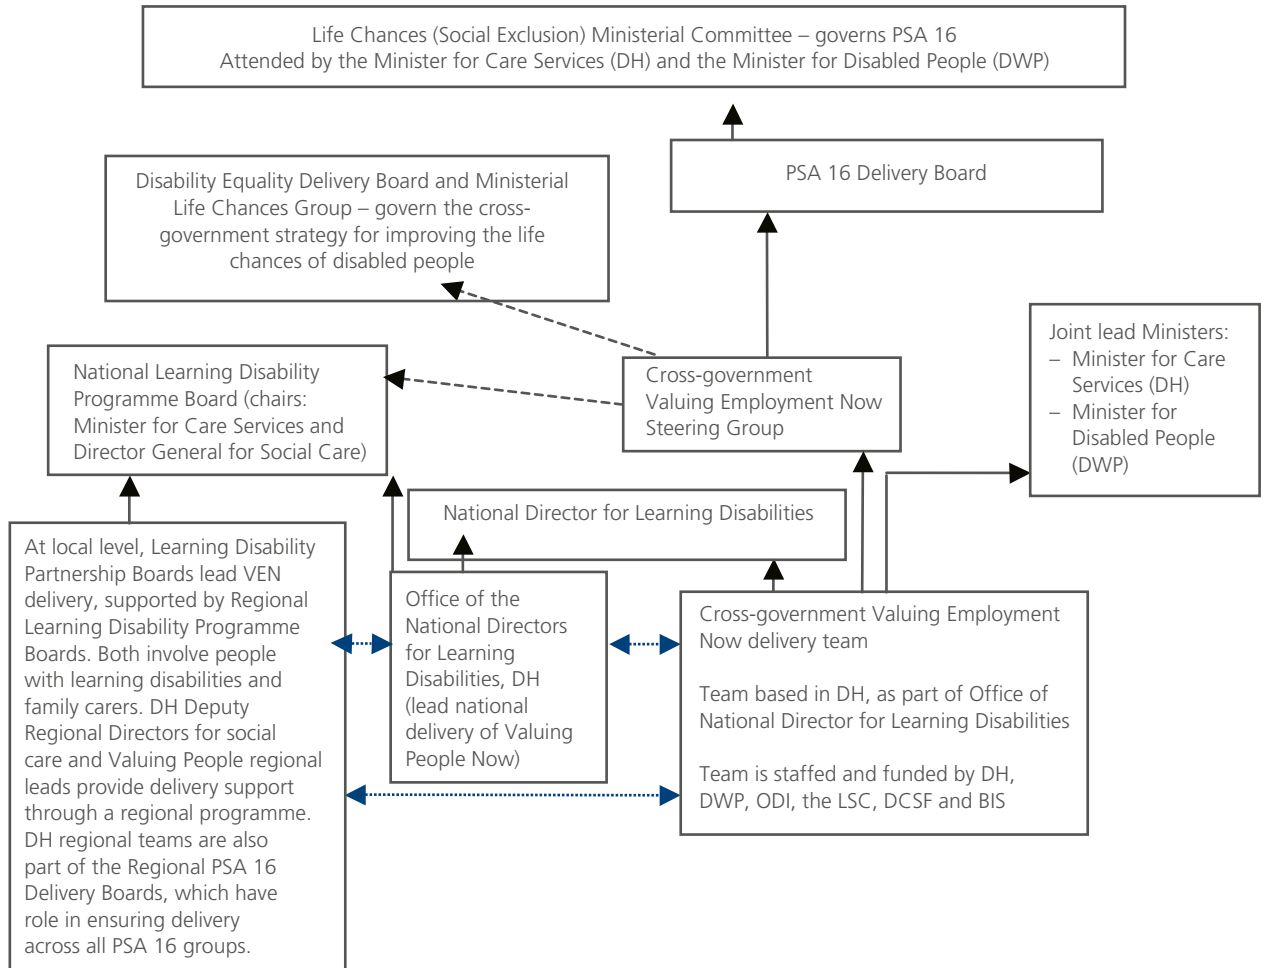

# Valuing Employment Now

## NATIONAL GOVERNANCE OF VALUING EMPLOYMENT NOW (VEN) DELIVERY

See chart on next page.

## National governance of Valuing Employment Now (VEN) delivery

←.....→ Works closely with

→ Reports to

-----> Provides updates to on request

BIS – Department for Business, Innovation and Skills  
DCSF – Department for Children, Schools and Families  
DH – Department of Health  
DWP – Department for Work and Pensions  
LSC – Learning and Skills Council  
ODI – Office for Disability Issues  
PSA 16 – Public Service Agreement 16 on socially excluded adults